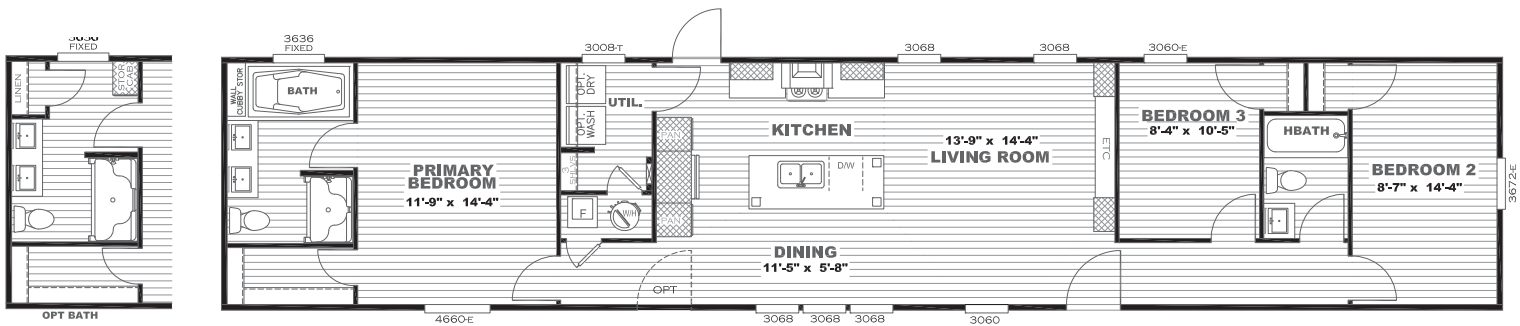

RESOLUTION

RSV16763XH

16 X 76 | 1140 SQ. FT. | 3 BED | 2 BATH

STANDARD FEATURES

EXTERIOR

- Argon Gas Low E Thermal Pane Windows
- 38"x82" Craftsman front door with storm
- Sliding Glass Rear Door
- Vinyl Exterior Siding w/Composition Roof
- 5" lineal window trim
- 12" Hitch End Overhang
- 12" I-Beam
- 4" Vented Eaves
- Full Length Outriggers(Ext Wall Support)
- Tongue and Groove OSB Decking
- 2 X 6 Floor Joist- 16" OC
- 2 X 4 Exterior Walls
- 2 X 3 Interior Walls
- 20# Roof Load
- Removable Hitch
- Muller window hitch end
- 30 X 40 Window over Kitchen Sink
- GFI Protected Exterior Outlet Front Door Side

eBUILT INSULATION

- R-38 Climate Pro Ceiling Insulation ((C-Pro Insulation is Formaldehyde Free))
- R-15 Fiberglass Insulation in walls
- R-22 Fiberglass Insulation in floors

BATHS

- 72" Fiberglass Deck Tub in primary bath
- 48" Fiberglass Shower with Glass Doors
- China Sinks w/ Furniture Style Lavy
- 60" Fiberglass Tub/Shower Guest Bath
- Pfister Brushed Nickel Faucets with Lever Handles
- Pfister pop up drains
- Opaque window over Primary Bath Tub
- Accent Over Sinks in Primary Bath
- GFI Receptacle
- Power Bath Fan in both baths
- Access Panels to all plumbing

INTERIOR

- 8' Flat tape and textured ceilings
- Lino throughout
- 2" Cordless Blinds Throughout
- White 2 Panel Cathedral Interior Doors
- 3 Hinges on all Interior Passage Doors
- Energy Star Ceiling Fan in Living Room
- Energy Star Ceiling Fan in Primary Bedroom
- Black cabinet hardware
- Can LED lights throughout

POPULAR OPTIONS

- Smart Panel Exterior Siding with 6" window trim
- Gas Furnace/ Gas Range
- Electric Overhead Air
- 30lb Roof Load
- 40lb Roof Load
- Wind Zone II & Wind III
- Black Hardware Package
- Shower Only option Primary Bath